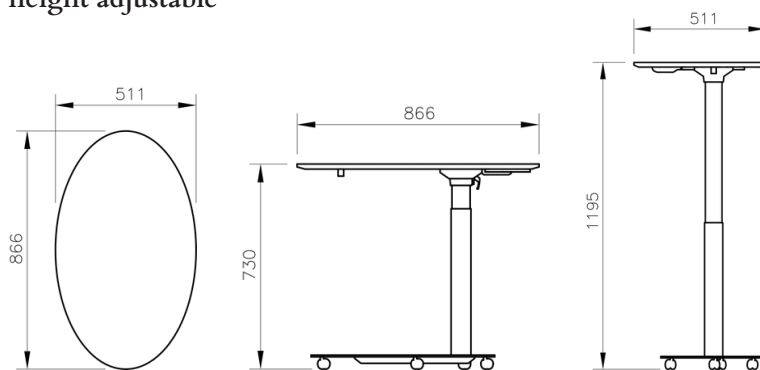

# MINIDESK

HEIGHT ADJUSTABLE

---

The height adjustable table can be set on 2 positions: either 730 mm or 1195 mm high. No intermediate positions.

Base powder coated. Tops in powdercoat, Fenix hpl or veneer.

## Minidesk height adjustable