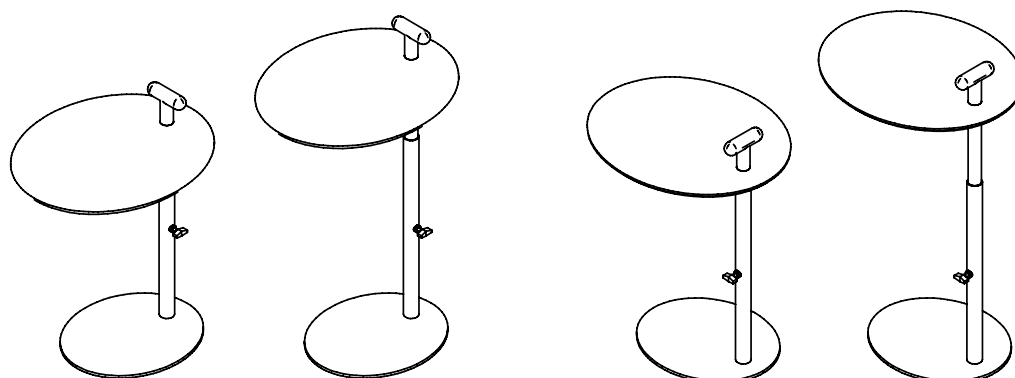

LUGGA

LUCCA is quintessential Bulo. Both timeless and contemporary, he feels at home in different interiors. The side table combines elements of classical woodworking and upholstery with state-of-the-art production techniques. This results in a height adjustable side table based on wood. The combination of natural products and traditional craftsmanship makes it a versatile and functional addition to your home and office. The wooden handle slides into a metal beam which is a unique technique.

Content

Types	3
Dimensions	4
Materials	4

Types

Dimensions

Materials

Ash natural or walnut

Powder coated steel